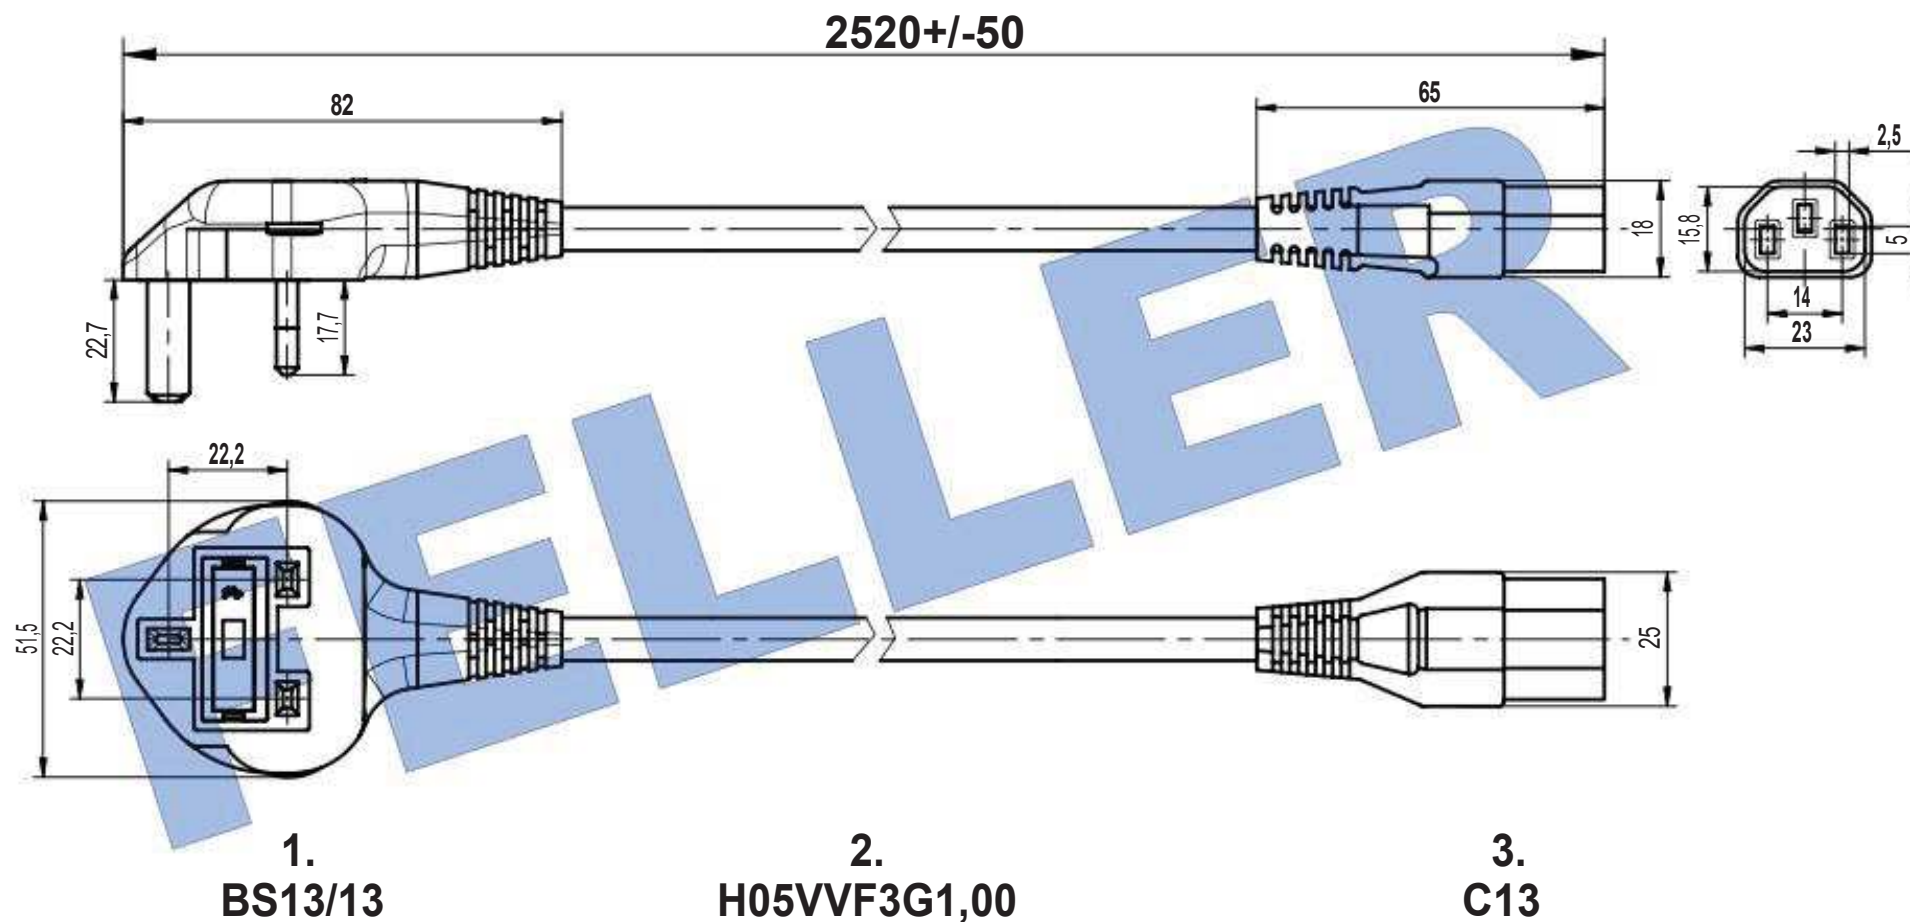

1. **PLUG** : Type BS13/13

Molded plug according to	: BS 1363/A SS145
Rated current and voltage	: 13A, 250 V AC with replaceable fuse 13A
Plug base	: thermoplastic Polyester (PBTP) GFR
Construction	: double insulated, contacts crimped
Pins	: line & neutral : solid brass, nickel-plated, part-insulated grounding : solid brass, nickel-plated
Pin dimensions	: line & neutral 6,35 mm x 4,00 mm grounding 7,90 mm x 4,00 mm:
Outer mold	: PVC compound, hardness Shore A75-77
Approvals	: ASTA, Singapore safety mark, SASO rest report

2. **CORD** : Type H05VVF3G1,00mm² BLACK SW9005

Flexible cord according to	: EN 50525-1, EN 50525-2-11, EN 50395, EN 50396, AS 3191
Marked	: *JF*< ÖVE><HAR>H05VVF3G1,0mm2*N1095*CE*CCC 60227 IEC 53(RVV) 300/500V 3X1,00mm2*KTL SW01001-2001*SNI MARK*
Number of cores	: 3
Conductor construction	: 31x0,20 mm O.D. 1,25mm
Conductor insulation	: Extruded PVC O.D. 2,40mm +/-0,05mm
Jacket	: Extruded PVC O.D. 6,80mm +/- 0,20mm
Temperature rating	: -20°C up to +70°C
Resistance of conductors	: max. 19,5 Ω/km
Dielectric strength	: 2kVac, 1min
Insulation resistance	: > 0,010MΩ/km
Color of conductors	: yellow/green, brown, blue
Approvals	: HARMONIZED,SAA,ÖVE,CCC,KTL,SNI

3. **CONNECTOR** : Type C13

Molded connector according to	: EN/IEC60320/C13, GB1 7465.1
Rated current and voltage	: 10 A, 250 V
Construction	: double insulation,
Contacts of the connection	: self-adjusting phosphor bronze CuSn6
Inner insulation	: PPO GFR
Outer mold	: PVC compound, hardness Shore A 75-77
Approvals	: CE,ENEC,EAC,KTL

ENVIRONMENTAL CONFORMITY

EU-Directive 2012/19/EU (WEEE)
EU-Directive 2011/65/EU
EU-Directive 1907/2006 EG (REACH -compliant)

TESTING

Electrical testing : 100%	High pot test wire to wire: 3kVac for 2 sec
Visual inspection : 100%	Continuity : 25Aac to grounding /20Aac to line and neutral
Polarity test : yes	Skin high pot test : 6kVac line to skin